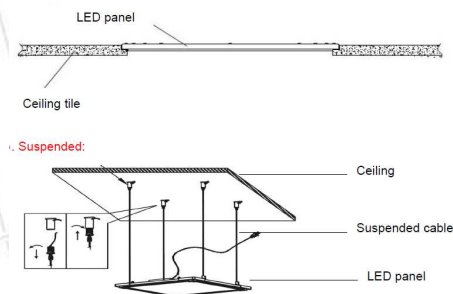

ALBERT SMITH TECHNOLOGIES

Wafer Lights

- Highly Energy Efficient
- Ranges from 15w through to 72w
- 1000 Lumen to 4800 Lumen
- Slim Design (25mm)
- Large Range of "Standard Sizes Available"
- Custom Sizes Can be Manufactured
- Smooth Even Light Output
- Unique lightweight aluminium housing design
- Highly efficient LEDs for exceptional quality, reliability and lumen output